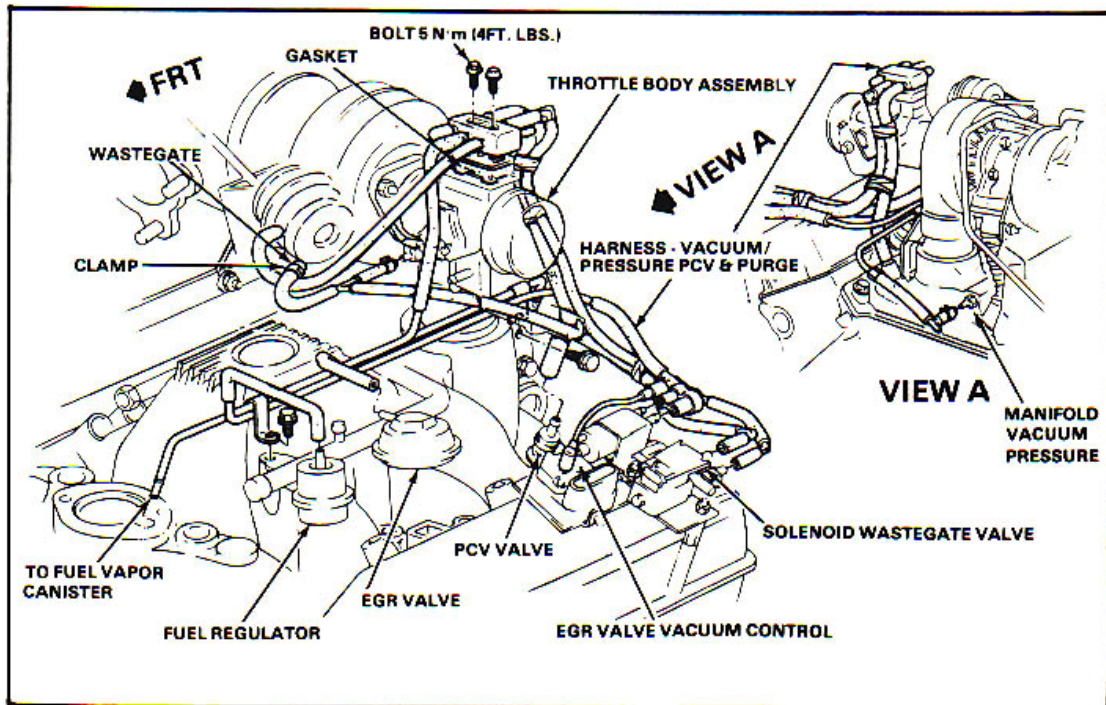

1985 REGAL SPORT COUPE

TURBOCHARGED ENGINE VACUUM HOSE AND ELECTRICAL WIRING INFORMATION

VACUUM HOSE SCHEMATIC

VACUUM HOSE SYSTEM