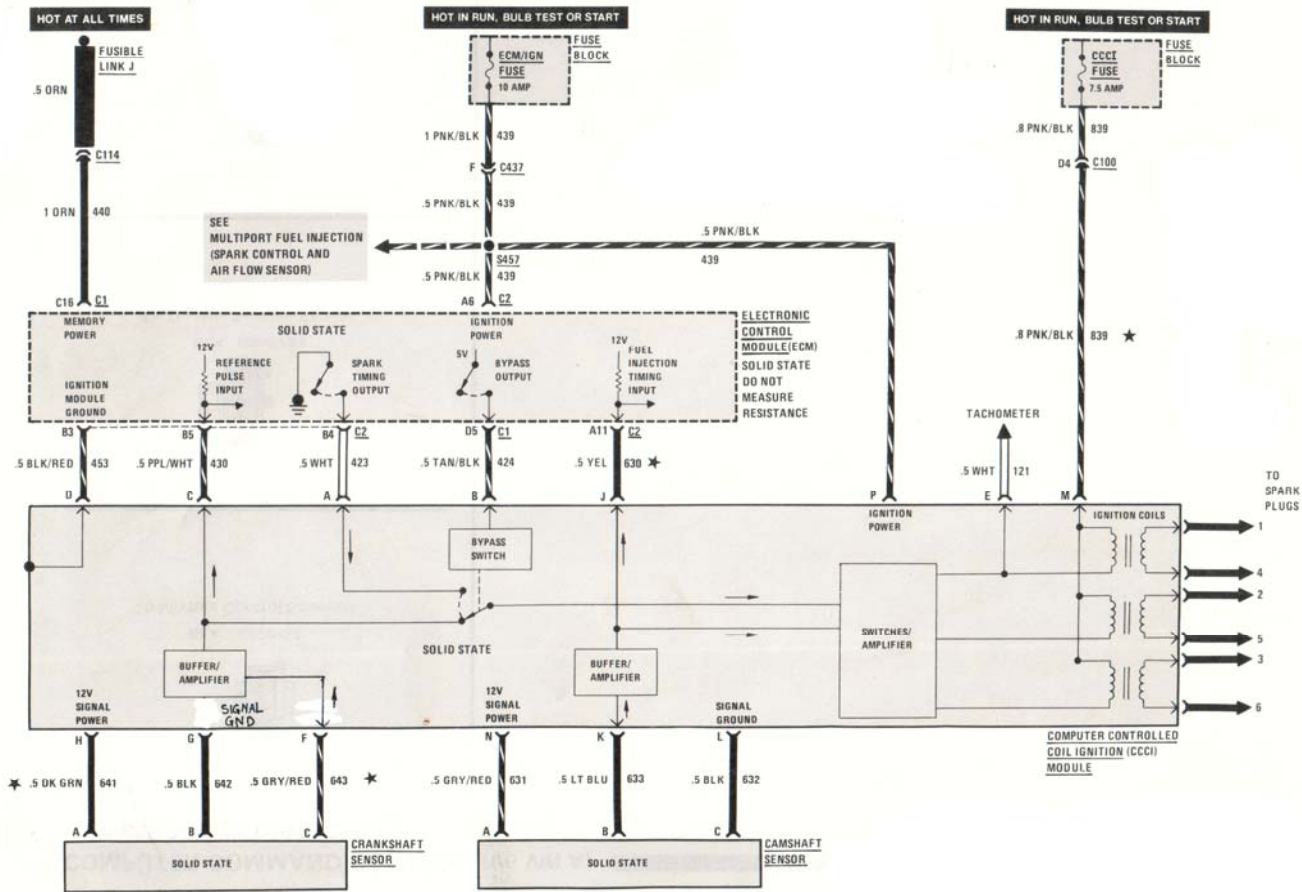

Buick Grand National 1986-1987 Wiring Diagrams

MULTIPOINT FUEL INJECTION (TURBO VIN 7)

DATA SENSORS

MULTIPOINT FUEL INJECTION (TURBO VIN 7)

IGNITION

MULTIPOINT FUEL INJECTION (TURBO VIN 7)

FUEL CONTROL AND INJECTORS

MULTIPOINT FUEL INJECTION (TURBO VIN 7)

SPARK CONTROL, AIR FLOW SENSOR, AND CHECK ENGINE LIGHT

MULTIPOINT FUEL INJECTION (TURBO VIN 7)

TRANSMISSION CONVERTER CLUTCH, A/C CONTROLS, AND EMISSION CONTROLS