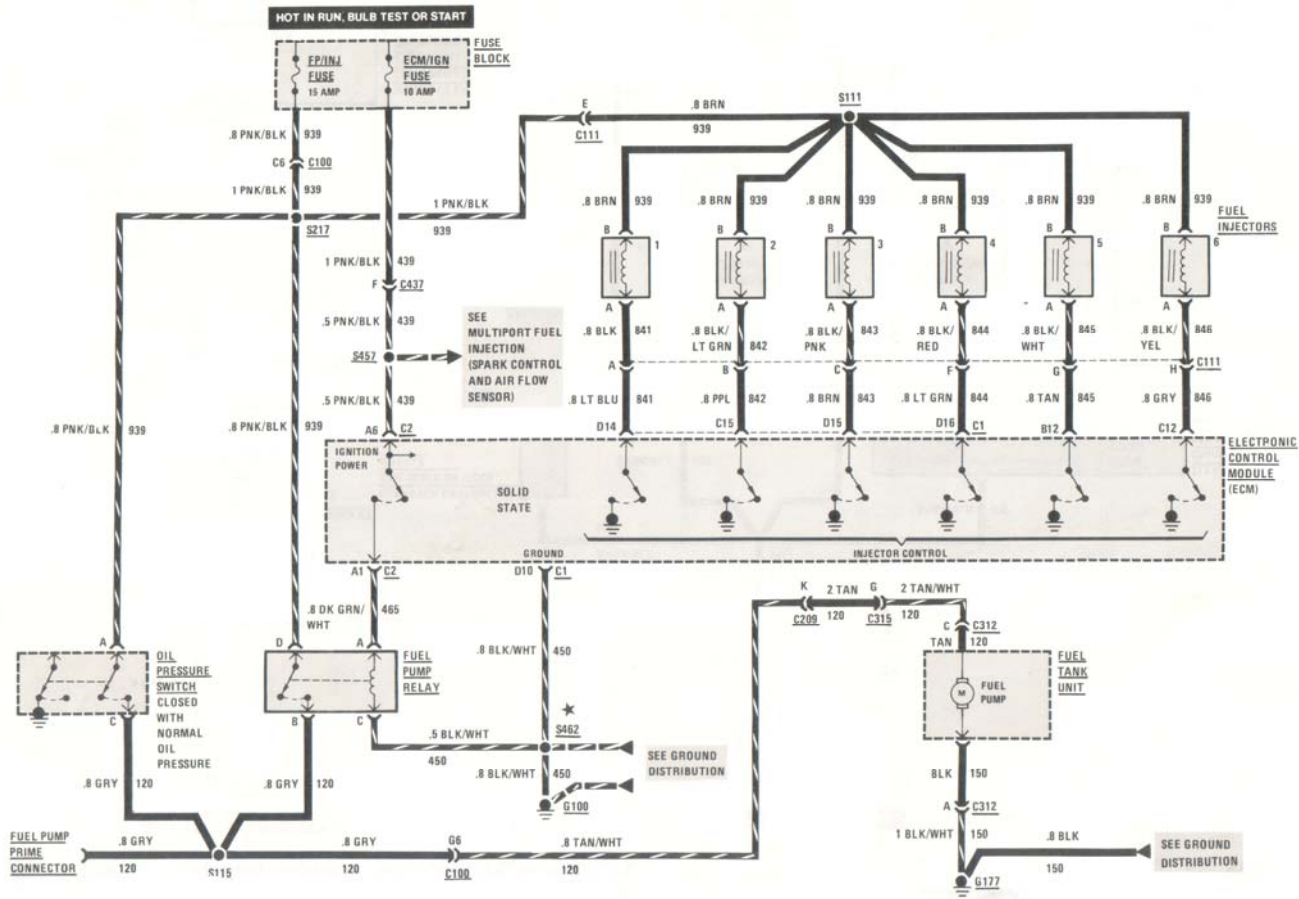

Buick Grand National 1986-1987 Wiring Diagrams

MULTIPOINT FUEL INJECTION (TURBO VIN 7)

DATA SENSORS

MULTIPOINT FUEL INJECTION (TURBO VIN 7)

IGNITION

MULTIPOINT FUEL INJECTION (TURBO VIN 7)

FUEL CONTROL AND INJECTORS

MULTIPOINT FUEL INJECTION (TURBO VIN 7)

SPARK CONTROL, AIR FLOW SENSOR, AND CHECK ENGINE LIGHT

MULTIPOINT FUEL INJECTION (TURBO VIN 7)

TRANSMISSION CONVERTER CLUTCH, A/C CONTROLS, AND EMISSION CONTROLS