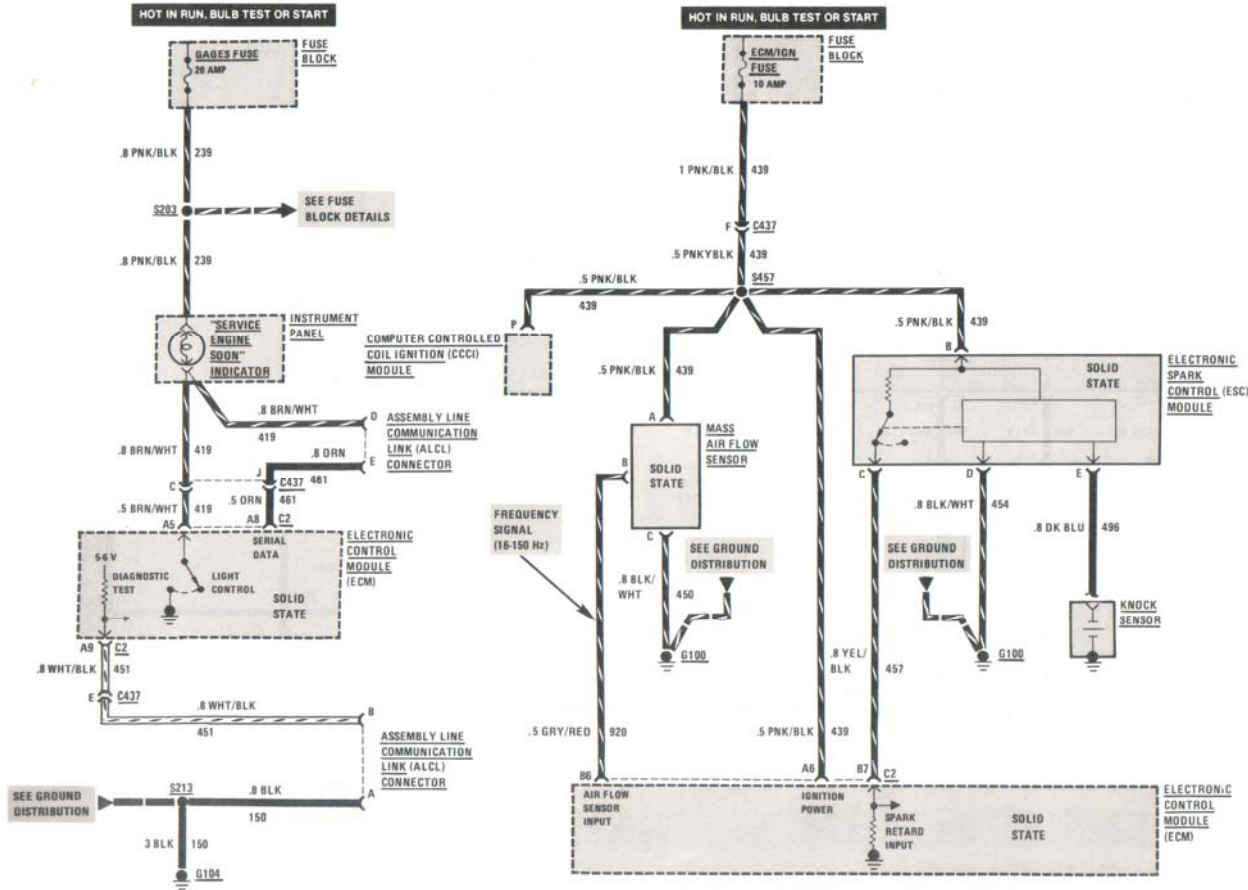

Buick Grand National 1986-1987 Wiring Diagrams

MULTIPOINT FUEL INJECTION (TURBO VIN 7)

DATA SENSORS

MULTIPOINT FUEL INJECTION (TURBO VIN 7)

IGNITION

MULTIPOINT FUEL INJECTION (TURBO VIN 7)

FUEL CONTROL AND INJECTORS

MULTIPOINT FUEL INJECTION (TURBO VIN 7)

SPARK CONTROL, AIR FLOW SENSOR, AND CHECK ENGINE LIGHT

MULTIPOINT FUEL INJECTION (TURBO VIN 7)

TRANSMISSION CONVERTER CLUTCH, A/C CONTROLS, AND EMISSION CONTROLS