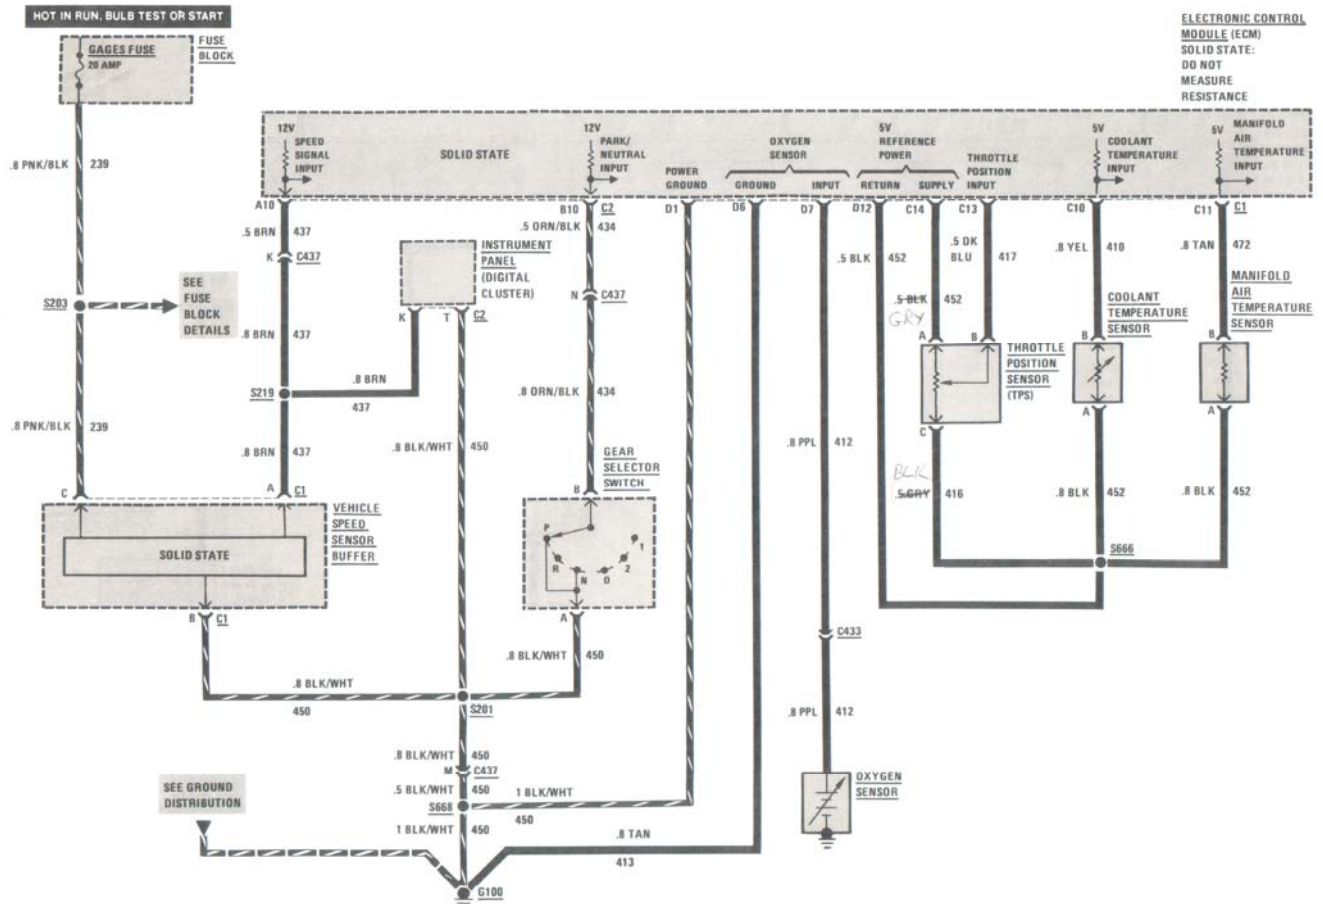

Buick Grand National 1986-1987 Wiring Diagrams

MULTIPOINT FUEL INJECTION (TURBO VIN 7)

DATA SENSORS

MULTIPOINT FUEL INJECTION (TURBO VIN 7)

IGNITION

MULTIPOINT FUEL INJECTION (TURBO VIN 7)

FUEL CONTROL AND INJECTORS

MULTIPOINT FUEL INJECTION (TURBO VIN 7)

SPARK CONTROL, AIR FLOW SENSOR, AND CHECK ENGINE LIGHT

MULTIPOINT FUEL INJECTION (TURBO VIN 7)

TRANSMISSION CONVERTER CLUTCH, A/C CONTROLS, AND EMISSION CONTROLS